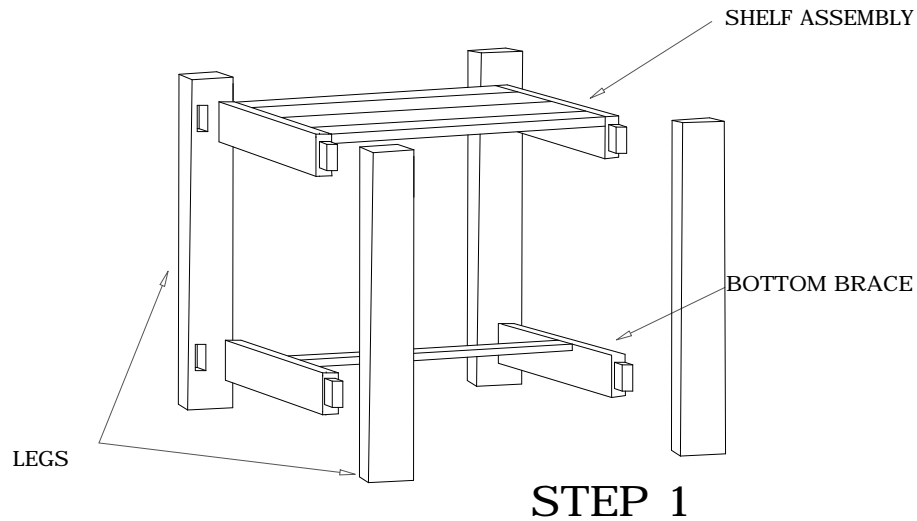

CHAT TABLE

BB-103

BREEZESTA tm
Recycled Poly Furniture

Attach Legs to Shelf Assembly and Bottom Brace as shown.

A- 1.5" (8 pcs.) colored

LIST OF PARTS
Legs (4)
Shelf Assemblies (1)
Bottom Brace (1)
Colored Screws "A" (8)
Insert Bit Tool (1)

Using screws (A), in pre drilled holes, attach Legs to Shelf Assembly and Bottom Brace as shown.